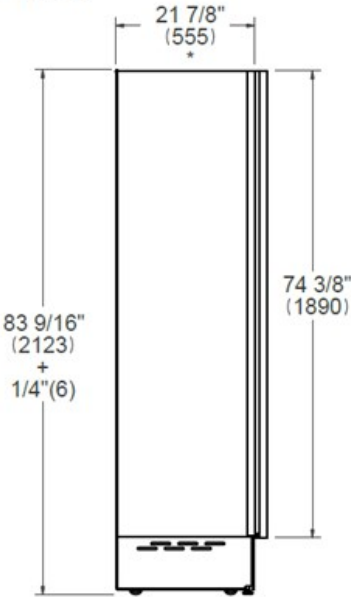

General features

Size	18 in
Cooling system	frost free
User interface	LED touch control interface
Display functions	Door ajar alarm, Super Freeze, Ice maker, Water filter replacement reminder, Eco mode, Vacation mode, Sabbath mode
Lighting	LED lights on sides and top
Door ajar alarm	yes
Door finishing	panel ready
Cabinet finishing	stainless steel back wall
Door storage	3 height-adjustable bins
Freezer net capacity	8.6 cu.ft ³
Freezer shelves	3 height-adjustable + 1 stationary
Freezer drawers	4
Automatic ice maker	yes
Ice production capacity	3.9 lbs/24hrs
Water filter	yes
Water supply pressure	25 psi to 80 psi
Sound rating	43 dbA
Certification	ADA Compliant, CEC, ETL
DOE compliant	yes

Technical specifications

Sound rating	43
Electrical supply	115 V - 60 Hz - 160 W - 2 Amp
Power connection	NEMA 5-15P with 90" power cord
Energy consumption	452.0 kWh/yr

Dimensions

SIDE VIEW

FRONT VIEW