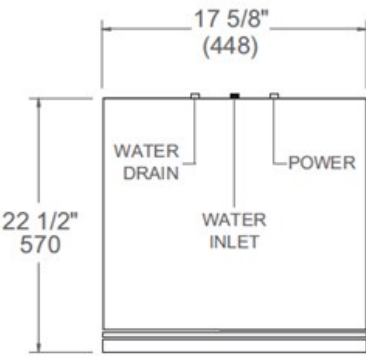

Technical specifications

Electrical supply	120 V - 60 Hz - 12 A
Power rating	1400 W
Energy consumption	239 kWh

Dimensions

FRONT VIEW

TOP VIEW

Drain hose and toe kick are provided with the unit