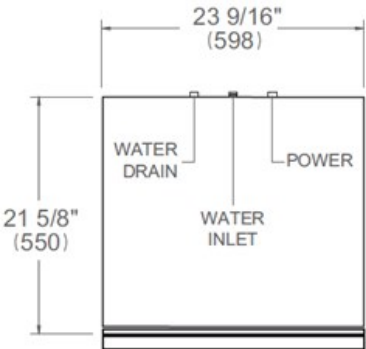

24 inch Dishwasher Tall Tub Panel Ready, 15 place settings, 42 dB, 6 wash cycles
Heritage Series

\$ 949

DW24T3IPV

This stainless steel tall tub panel ready dishwasher offers superb cleaning performance with 3 spray arms to remove tough deposits. Loads up to 15 place settings and it is equipped with 3 racks: a cutlery tray, a convenient height-adjustable loaded on 2 levels middle rack and a folding tines lower rack. Select one of the 6 available wash cycles and 7 wash options through the concealed multi-button interface. This dishwasher is perfectly insulated and virtually inaudible at 42 dB(A) with optional Stealth mode.

Size	24 in
Place setting	15
Controls	concealed multi-button
Interior finish	stainless steel
User interface	LED display
Spray arms	3
Number of racks	3
Cutlery basket	sliding
Wash cycle	6 - auto, crystal and china, pots and pans, quick, regular, rinse and hold
Wash Options	7 - accel, extra dry, delay start, 3 half load modes, sanitize, scrub, stealth
Delayed start	yes
Lighting	floor projection status light
Drying system	PowerDry Plus
Overflow protection device	yes
Filter system	triple stage metal filter
Certification	CEC, NSF, UL

Technical specifications

Electrical supply	120 V - 60 Hz - 12 A
Power rating	1400 W
Energy consumption	234 kWh

Dimensions

FRONT VIEW

TOP VIEW

Drain hose and toe kick are provided with the unit