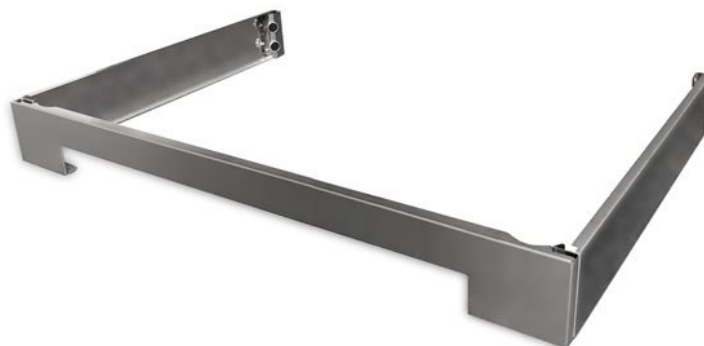

36" Toekick Panel Accessories

\$ 394

TKP36X

Elegant toe-kick to conceal the legs of a range on both front and sides. Fits any range of the same size.

Products and packaging are 99% recyclable.

[Guarda online](#)

Specifications

Features

Size	36 in
Family	toekick panels
Product	ranges
Features	Stainless steel design

Dimensions