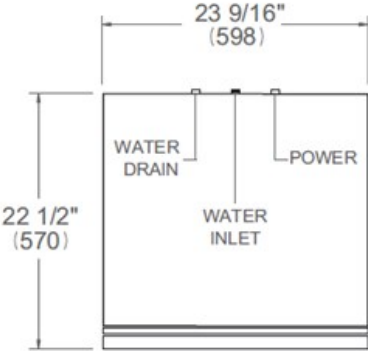

24 inch Dishwasher Tall Tub with Stainless Steel Panel and Bar Handle, 15 place settings, 42 dB, 6 wash cycles Professional Series

\$ 1,049

DW24T3IXV

This stainless steel tall tub dishwasher offers superb cleaning performance with 3 spray arms to remove tough deposits. Loads up to 15 place settings and it is equipped with 3 racks: a cutlery tray, a convenient height adjustable loaded on 2 levels middle rack and folding tines lower rack. Select one of the 6 available wash cycles and 7 wash options through the concealed multi-button interface. This dishwasher is perfectly insulated and virtually inaudible at 42 dB(A) with optional Stealth mode.

Size	24 in
Place setting	15
Controls	concealed multi-button
Interior finish	stainless steel
User interface	LED display
Spray arms	3
Number of racks	3
Cutlery basket	sliding
Wash cycle	6 - auto, crystal and china, pots and pans, quick, regular, rinse and hold
Wash Options	7 - accel, extra dry, delay start, 3 half load modes, sanitize, scrub, stealth
Delayed start	yes
Lighting	floor projection status light
Drying system	PowerDry Plus
Overflow protection device	yes
Filter system	triple stage metal filter
Certification	CEC, NSF, UL

Technical specifications

Electrical supply	120 V - 60 Hz - 12 A
Power rating	1400 W
Energy consumption	234 kWh

Dimensions

FRONT VIEW

TOP VIEW

Drain hose and toe kick
are provided with the unit