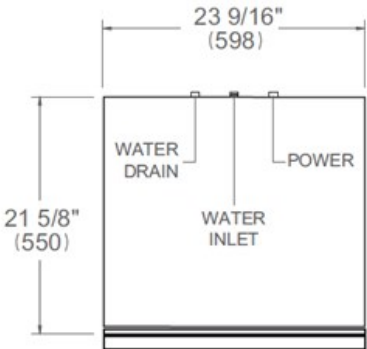

24 inch Dishwasher Tall Tub Panel Ready, 15 place settings, 42 dB, 6 wash cycles
Professional Series

\$ 949

DW24T3IPV

This stainless steel tall tub panel ready dishwasher offers superb cleaning performance with 3 spray arms to remove tough deposits. Loads up to 15 place settings and it is equipped with 3 racks: a cutlery tray, a convenient height-adjustable loaded on 2 levels middle rack and a folding tines lower rack. Select one of the 6 available wash cycles and 7 wash options through the concealed multi-button interface. This dishwasher is perfectly insulated and virtually inaudible at 42 dB(A) with optional Stealth mode.

Size	24 in
Place setting	15
Controls	concealed multi-button
Interior finish	stainless steel
User interface	LED display
Spray arms	3
Number of racks	3
Cutlery basket	sliding
Wash cycle	6 - auto, crystal and china, pots and pans, quick, regular, rinse and hold
Wash Options	7 - accel, extra dry, delay start, 3 half load modes, sanitize, scrub, stealth
Delayed start	yes
Lighting	floor projection status light
Drying system	PowerDry Plus
Overflow protection device	yes
Filter system	triple stage metal filter
Certification	CEC, NSF, UL

Technical specifications

Electrical supply	120 V - 60 Hz - 12 A
Power rating	1400 W
Energy consumption	234 kWh

Dimensions

FRONT VIEW

TOP VIEW

Drain hose and toe kick are provided with the unit