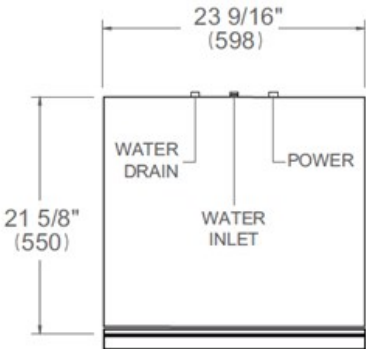

24 inch Dishwasher Tall Tub Panel Ready, 15 place settings, 42 dB, 6 wash cycles
Master Series

\$ 949

DW24T3IPV

This stainless steel tall tub panel ready dishwasher offers superb cleaning performance with 3 spray arms to remove tough deposits. Loads up to 15 place settings and it is equipped with 3 racks: a cutlery tray, a convenient height-adjustable loaded on 2 levels middle rack and a folding tines lower rack. Select one of the 6 available wash cycles and 7 wash options through the concealed multi-button interface. This dishwasher is perfectly insulated and virtually inaudible at 42 dB(A) with optional Stealth mode.

Size	24 in
Place setting	15
Controls	concealed multi-button
Interior finish	stainless steel
User interface	LED display
Spray arms	3
Number of racks	3
Cutlery basket	sliding
Wash cycle	6 - auto, crystal and china, pots and pans, quick, regular, rinse and hold
Wash Options	7 - accel, extra dry, delay start, 3 half load modes, sanitize, scrub, stealth
Delayed start	yes
Lighting	floor projection status light
Drying system	PowerDry Plus
Overflow protection device	yes
Filter system	triple stage metal filter
Certification	CEC, NSF, UL

Technical specifications

Electrical supply	120 V - 60 Hz - 12 A
Power rating	1400 W
Energy consumption	234 kWh

Dimensions

FRONT VIEW

TOP VIEW

Drain hose and toe kick are provided with the unit