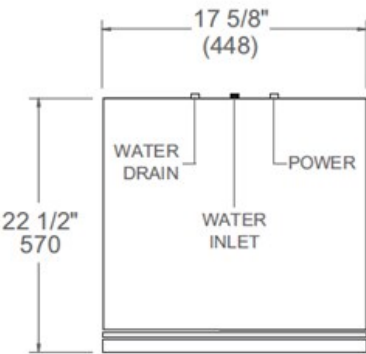

18 inch Dishwasher Standard Tub with Stainless Steel Panel and Bar Handle, 8 place settings, 51 dB, 6 wash cycles
Master Series

\$ 999

DW18S2IXV

This stainless steel standard tub dishwasher offers superb cleaning performance with 2 spray arms to remove tough deposits. Loads up to 8 place settings and it is equipped with 2 racks: a height-adjustable not loaded middle rack and a folding tines lower rack. Select one of the 6 available wash cycles and 5 wash options through the concealed loop button control.

Technical specifications

Electrical supply	120 V - 60 Hz - 12 A
Power rating	1400 W
Energy consumption	239 kWh

Dimensions

FRONT VIEW

TOP VIEW

Drain hose and toe kick are provided with the unit