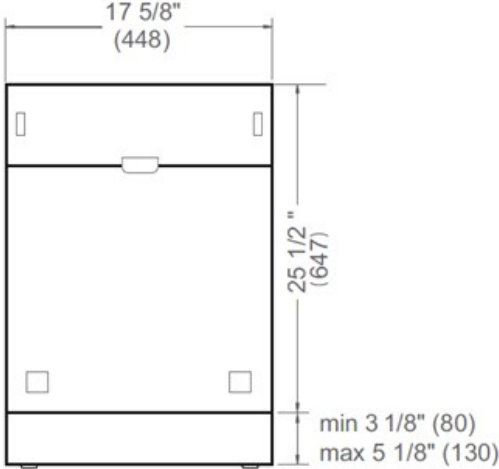

18 inch Dishwasher Standard Tub Panel Ready, 8 place settings, 51 dB, 6 wash cycles
Master Series

\$ 899

DW18S2IPV

This stainless steel standard tub dishwasher offers superb cleaning performance with 2 spray arms to remove tough deposits. Loads up to 8 place settings and it is equipped with 2 racks: a height-adjustable not loaded middle rack and a folding tines lower rack. Select one of the 6 available wash cycles and 5 wash options through the concealed loop button control.

Size	18 in
Place setting	8
Controls	concealed loop button control
Interior finish	stainless steel
User interface	LED display
Spray arms	2
Number of racks	2
Cutlery basket	removable
Wash cycle	6 - auto, crystal and china, pots and pans, quick, regular, rinse and hold
Wash Options	5 - extra dry, delay start, 1 half load mode, sanitize, scrub
Delayed start	yes
Drying system	ActiveDry
Overflow protection device	yes
Filter system	triple stage metal filter
Certification	ADA Compliant, CEC, NSF, UL

Technical specifications

Electrical supply	120 V - 60 Hz - 12 A
Power rating	1400 W
Energy consumption	239 kWh

Dimensions

FRONT VIEW

TOP VIEW

Drain hose and toe kick are provided with the unit