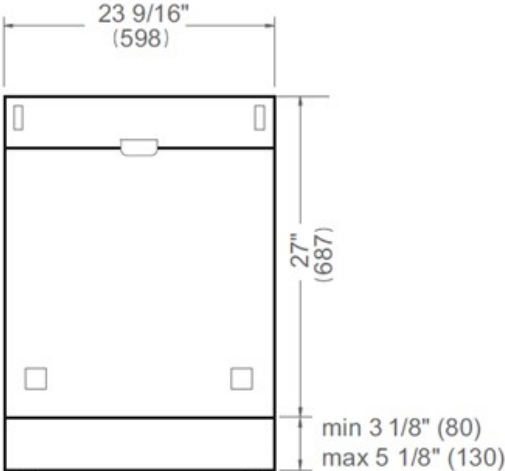

Size	24 in
Place setting	16
Controls	concealed multi-button
Interior finish	stainless steel
User interface	LED display
Spray arms	3 + DirectWash zone
Number of racks	3
Cutlery basket	sliding
Wash cycle	8 - auto, crystal and china, normal plus, pots and pans, quick, regular, rinse and hold, soak and wash
Wash Options	7 - accel, extra dry, delay start, 3 half load modes, sanitize, scrub, stealth
Delayed start	yes
Lighting	1 LED light for tub illumination + floor projection status light
Drying system	PowerDry Plus
Overflow protection device	yes
Filter system	triple stage metal filter
Water softener	yes
Certification	CEC, NSF, UL

Technical specifications

Electrical supply	120 V - 60 Hz - 12 A
Power rating	1400 W
Energy consumption	234 kWh

Dimensions

FRONT VIEW

TOP VIEW

Drain hose and toe kick are provided with the unit