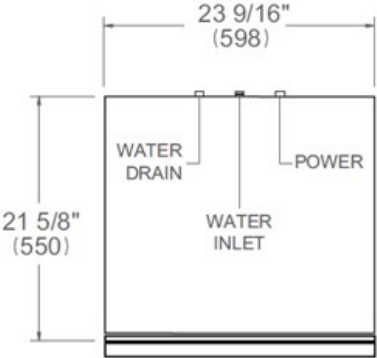

24 inch Dishwasher Tall Tub Panel Ready, 16 place settings, 39 dB, 8 wash cycles
Heritage Series

\$ 1,249

DW24T3IPT

This panel ready tall tub dishwasher is the quietest model and largest loading capacity ever offered by Bertazzoni. It offers superb cleaning performance with 3 spray arms and a DirectWash zone to remove tough deposits. Loads up to 16 place settings and it is equipped with 3 racks: a cutlery tray, a convenient height-adjustable loaded on 3 levels middle rack and a folding tines lower rack. Select one of the 8 available wash cycles and 7 wash options through the concealed multi-button interface. This dishwasher is perfectly insulated and virtually inaudible at 39 dB(A) with optional Stealth mode.

Size	24 in
Place setting	16
Controls	concealed multi-button
Interior finish	stainless steel
User interface	LED display
Spray arms	3 + DirectWash zone
Number of racks	3
Cutlery basket	sliding
Wash cycle	8 - auto, crystal and china, normal plus, pots and pans, quick, regular, rinse and hold, soak and wash
Wash Options	7 - accel, extra dry, delay start, 3 half load modes, sanitize, scrub, stealth
Delayed start	yes
Lighting	1 LED light for tub illumination + floor projection status light
Drying system	PowerDry Plus
Overflow protection device	yes
Filter system	triple stage metal filter
Water softener	yes
Certification	CEC, NSF, UL

Technical specifications

Electrical supply	120 V - 60 Hz - 12 A
Power rating	1400 W
Energy consumption	234 kWh

Dimensions

FRONT VIEW

TOP VIEW

Drain hose and toe kick are provided with the unit