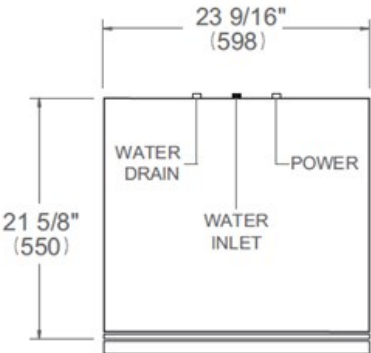

# Dimensions

---

FRONT VIEW

TOP VIEW

Drain hose and toe kick are provided with the unit