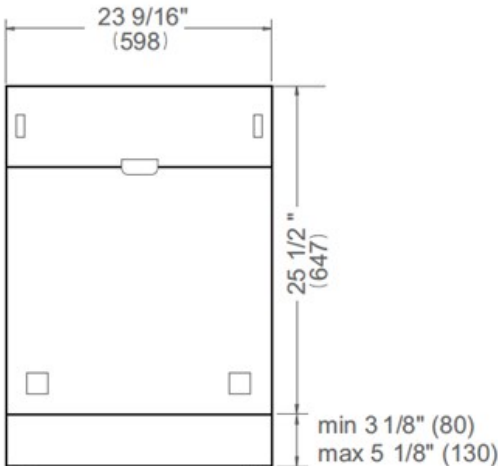

# Dimensions

---

FRONT VIEW

TOP VIEW

Drain hose and toe kick are provided with the unit