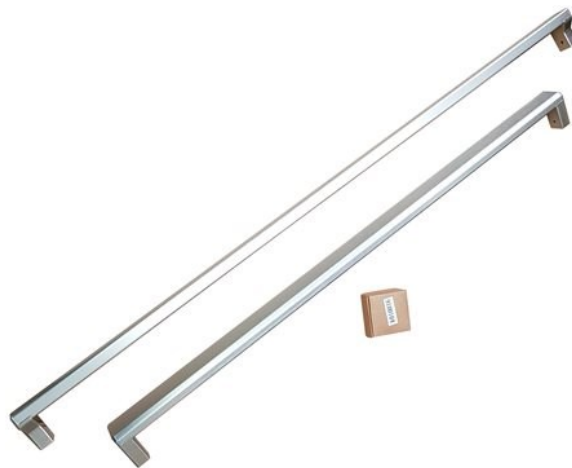

## Handle Kit for 36 Built-in refrigerator Accessories

\$ 185

### **PROHK36PI**

Handle kit for 36 inches built-in bottom mount refrigerator (1 kit needed) and REF36FDBZPNV French Door (2 kits needed).

Professional Series New range style

[Guarda online](#)

## Features

---

Size	36 in
Family	handle kits
Product	refrigerators

---