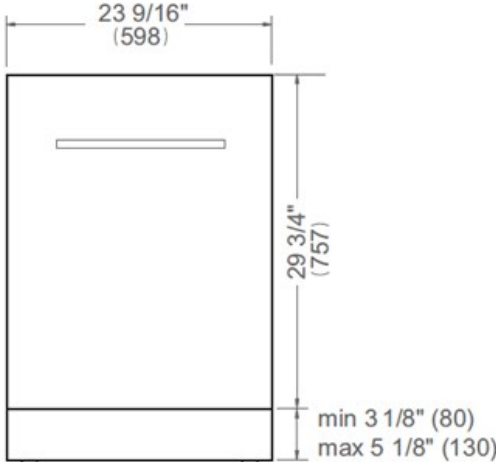

# Dimensions

---

FRONT VIEW

TOP VIEW

Drain hose and toe kick  
are provided with the unit