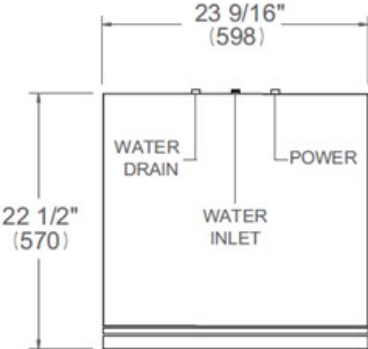

# Dimensions

---

FRONT VIEW

TOP VIEW

Drain hose and toe kick  
are provided with the unit