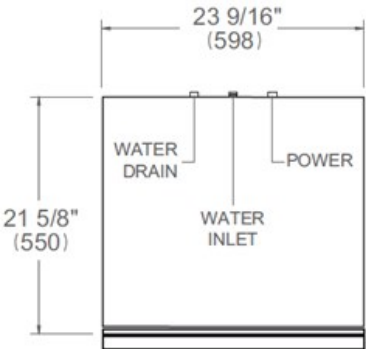

24 inch Dishwasher Tall Tub Panel Ready, 15 place settings, 42 dB, 6 wash cycles Professional Series

\$ 949

DW24T3IPV

This stainless steel tall tub panel ready dishwasher offers superb cleaning performance with 3 spray arms to remove tough deposits. Loads up to 15 place settings and it is equipped with 3 racks: a cutlery tray, a convenient height-adjustable loaded on 2 levels middle rack and a folding tines lower rack. Select one of the 6 available wash cycles and 7 wash options through the concealed multi-button interface. This dishwasher is perfectly insulated and virtually inaudible at 42 dB(A) with optional Stealth mode.

Size	24 in
Place setting	15
Controls	concealed multi-button
Interior finish	stainless steel
User interface	LED display
Spray arms	3
Number of racks	3
Cutlery basket	sliding
Wash cycle	6 - auto, crystal and china, pots and pans, quick, regular, rinse and hold
Wash Options	7 - accel, extra dry, delay start, 3 half load modes, sanitize, scrub, stealth
Delayed start	yes
Lighting	floor projection status light
Drying system	PowerDry Plus
Overflow protection device	yes
Filter system	triple stage metal filter
Certification	CEC, NSF, UL

Technical specifications

Electrical supply	120 V - 60 Hz - 12 A
Power rating	1400 W
Energy consumption	234 kWh

Dimensions

FRONT VIEW

TOP VIEW

Drain hose and toe kick are provided with the unit