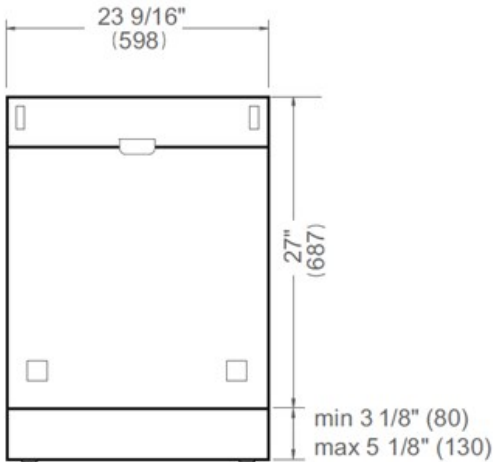

Size	24 in
Place setting	15
Controls	concealed multi-button
Interior finish	stainless steel
User interface	LED display
Spray arms	3
Number of racks	3
Cutlery basket	sliding
Wash cycle	6 - auto, crystal and china, pots and pans, quick, regular, rinse and hold
Wash Options	7 - accel, extra dry, delay start, 3 half load modes, sanitize, scrub, stealth
Delayed start	yes
Lighting	floor projection status light
Drying system	PowerDry Plus
Overflow protection device	yes
Filter system	triple stage metal filter
Certification	CEC, NSF, UL

Technical specifications

Electrical supply	120 V - 60 Hz - 12 A
Power rating	1400 W
Energy consumption	234 kWh

Dimensions

FRONT VIEW

TOP VIEW

Drain hose and toe kick are provided with the unit