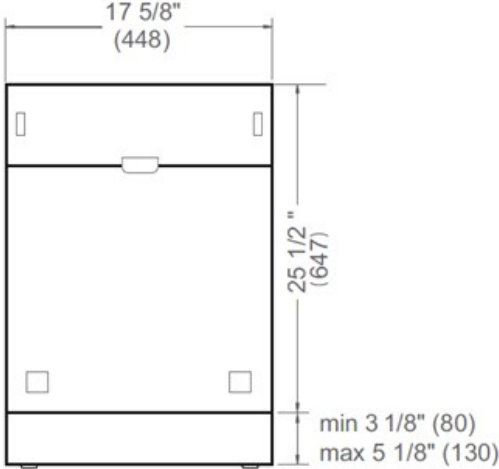

# Dimensions

---

FRONT VIEW

TOP VIEW

Drain hose and toe kick are provided with the unit