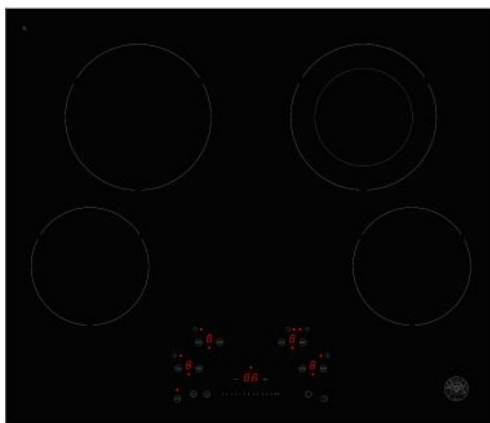

## 24 Ceran Touch Control Cooktop 4 heating zones Professional Series

\$ 1,099

### PE244CER

Bertazzoni 4-zone electric cooktops put Italian design and precision at the heart of your kitchen. Integrated front-mounted touch controls allow them to fit seamlessly into your kitchen and make them easy to use.

The smart design of the double zone elements maximizes heat delivery to each pot, saving energy without compromising performance. Extremely versatile with flexible heating areas of up to 1800W, they can bring water to a rapid boil or delicately melt chocolate on the lowest setting. The boil-over sensor helps avoid major spills and the smooth glass surface is easily cleaned when you've finished cooking.