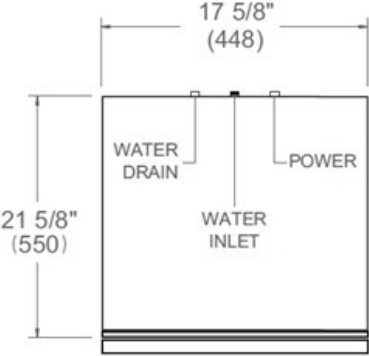

| | |
|----------------------------|--|
| Size | 18 in |
| Place setting | 8 |
| Controls | concealed loop button control |
| Interior finish | stainless steel |
| User interface | LED display |
| Spray arms | 2 |
| Number of racks | 2 |
| Cutlery basket | removable |
| Wash cycle | 6 - auto, crystal and china, pots and pans, quick, regular, rinse and hold |
| Wash Options | 5 - extra dry, delay start, 1 half load mode, sanitize, scrub |
| Delayed start | yes |
| Drying system | ActiveDry |
| Overflow protection device | yes |
| Filter system | triple stage metal filter |
| Certification | ADA Compliant, CEC, NSF, UL |

Technical specifications

| | |
|--------------------|----------------------|
| Electrical supply | 120 V - 60 Hz - 12 A |
| Power rating | 1400 W |
| Energy consumption | 239 kWh |

Dimensions

FRONT VIEW

TOP VIEW