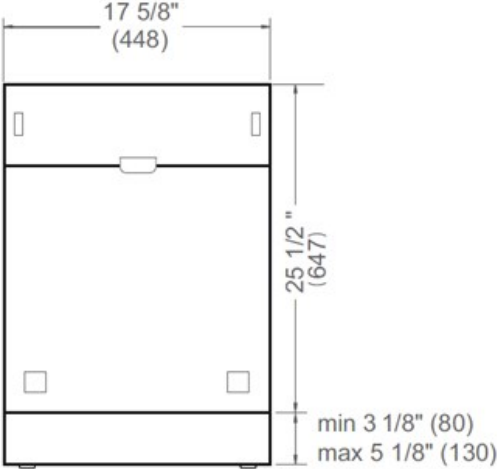

18 inch Dishwasher Standard Tub Panel Ready, 8 place settings, 51 dB, 6 wash cycles
Master Series

\$ 899

DW18S2IPV

This stainless steel standard tub dishwasher offers superb cleaning performance with 2 spray arms to remove tough deposits. Loads up to 8 place settings and it is equipped with 2 racks: a height-adjustable not loaded middle rack and a folding tines lower rack. Select one of the 6 available wash cycles and 5 wash options through the concealed loop button control.

| | |
|----------------------------|--|
| Size | 18 in |
| Place setting | 8 |
| Controls | concealed loop button control |
| Interior finish | stainless steel |
| User interface | LED display |
| Spray arms | 2 |
| Number of racks | 2 |
| Cutlery basket | removable |
| Wash cycle | 6 - auto, crystal and china, pots and pans, quick, regular, rinse and hold |
| Wash Options | 5 - extra dry, delay start, 1 half load mode, sanitize, scrub |
| Delayed start | yes |
| Drying system | ActiveDry |
| Overflow protection device | yes |
| Filter system | triple stage metal filter |
| Certification | ADA Compliant, CEC, NSF, UL |

Technical specifications

| | |
|--------------------|----------------------|
| Electrical supply | 120 V - 60 Hz - 12 A |
| Power rating | 1400 W |
| Energy consumption | 239 kWh |

Dimensions

FRONT VIEW

TOP VIEW