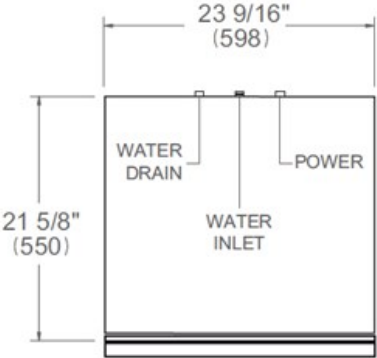

### General features

Size	24 in
Place setting	16
Controls	concealed multi-button
Interior finish	stainless steel
User interface	LED display
Spray arms	3 + DirectWash zone
Number of racks	3
Cutlery basket	sliding
Wash cycle	8 - auto, crystal and china, normal plus, pots and pans, quick, regular, rinse and hold, soak and wash
Wash Options	7 - accel, extra dry, delay start, 3 half load modes, sanitize, scrub, stealth
Delayed start	yes
Lighting	1 LED light for tub illumination + floor projection status light
Drying system	PowerDry Plus
Overflow protection device	yes
Filter system	triple stage metal filter
Water softener	yes
Certification	CEC, NSF, UL

# Dimensions

---

FRONT VIEW

TOP VIEW

Drain hose and toe kick are provided with the unit