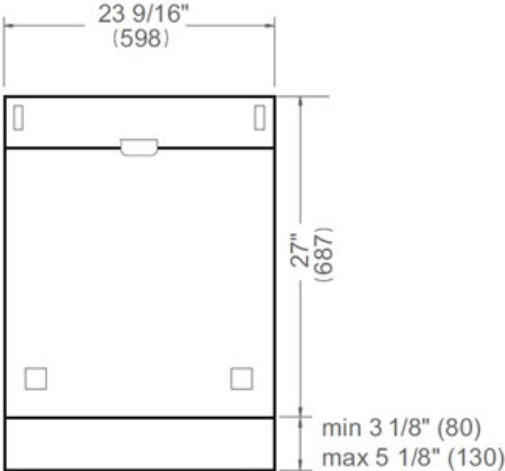

# Dimensions

---

FRONT VIEW

TOP VIEW

Drain hose and toe kick are provided with the unit