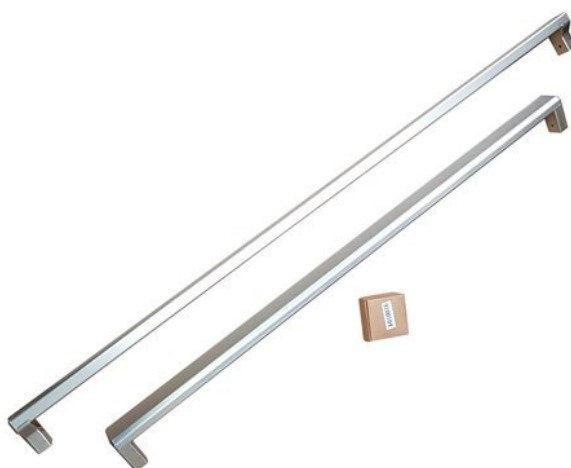

## Handle Kit for 36 Built-in refrigerator Accessories

\$ 185

### **PROHK36PI**

Handle kit for 36 inches built-in bottom mount refrigerator (1 kit needed) and REF36FDBZPNV French Door (2 kits needed).

Professional Series New range style

[Guarda online](#)

## Features

---

Size	36 in
Family	handle kits
Product	refrigerators

---