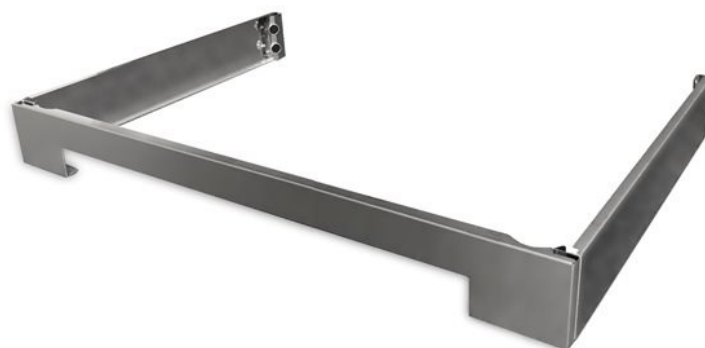

36" Toekick Panel Accessories

\$ 394

TKP36X

Elegant toe-kick to conceal the legs of a range on both front and sides. Fits any range of the same size.

Products and packaging are 99% recyclable.

[Guarda online](#)

Specifications

Features

Size	36 in
Family	toekick panels
Product	ranges
Features	Stainless steel design

Dimensions