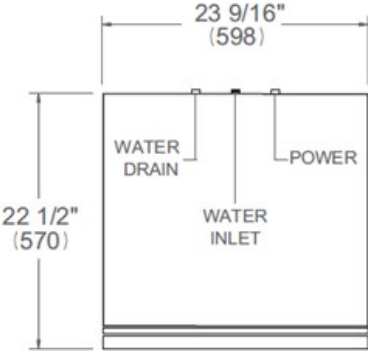

# Dimensions

---

FRONT VIEW

TOP VIEW

Drain hose and toe kick  
are provided with the unit