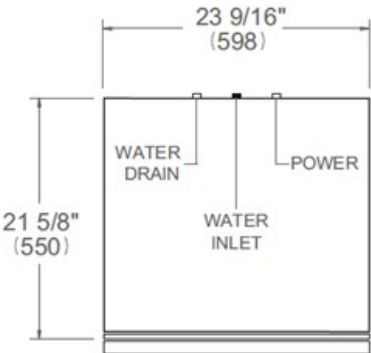

**24 inch Dishwasher Standard Tub Panel Ready, 15
place settings, 42 dB, 6 wash cycles**
Professional Series

\$ 949

DW24S3IPV

This stainless steel standard tub panel ready dishwasher offers superb cleaning performance with 3 spray arms to remove tough deposits. Loads up to 15 place settings and it is equipped with 3 racks: a cutlery tray, a convenient height-adjustable loaded on 2 levels middle rack and a folding tines lower rack. Select one of the 6 available wash cycles and 7 wash options through the concealed multi-button interface. This dishwasher is perfectly insulated and virtually inaudible at 42 dB(A) with optional Stealth mode.

Size	24 in
Place setting	15
Controls	concealed multi-button
Interior finish	stainless steel
User interface	LED display
Spray arms	3
Number of racks	3
Cutlery basket	sliding
Wash cycle	6 - auto, crystal and china, pots and pans, quick, regular, rinse and hold
Wash Options	7 - accel, extra dry, delay start, 3 half load modes, sanitize, scrub, stealth
Delayed start	yes
Lighting	floor projection status light
Drying system	PowerDry Plus
Overflow protection device	yes
Filter system	triple stage metal filter
Certification	ADA Compliant, CEC, NSF, UL

Technical specifications

Electrical supply	120 V - 60 Hz - 12 A
Power rating	1400 W
Energy consumption	234 kWh

Dimensions

FRONT VIEW

TOP VIEW

Drain hose and toe kick are provided with the unit