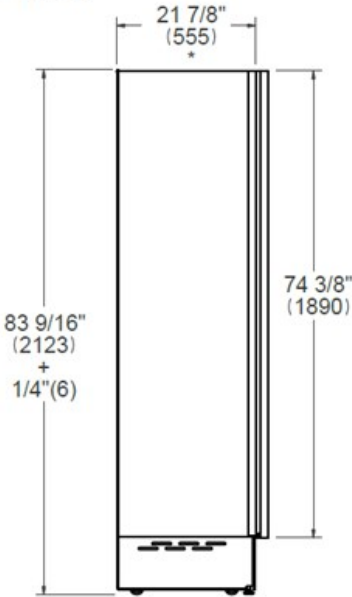

General features

Size	18 in
Cooling system	frost free
User interface	LED touch control interface
Display functions	Door ajar alarm, Super Freeze, Ice maker, Water filter replacement reminder, Eco mode, Vacation mode, Sabbath mode
Lighting	LED lights on sides and top
Door ajar alarm	yes
Door finishing	panel ready
Cabinet finishing	stainless steel back wall
Door storage	3 height-adjustable bins
Freezer net capacity	8.6 cu.ft ³
Freezer shelves	3 height-adjustable + 1 stationary
Freezer drawers	4
Automatic ice maker	yes
Ice production capacity	3.9 lbs/24hrs
Water filter	yes
Water supply pressure	25 psi to 80 psi
Sound rating	43 dbA
Certification	ADA Compliant, CEC, ETL
DOE compliant	yes

Technical specifications

Sound rating	43
Electrical supply	115 V - 60 Hz - 160 W - 2 Amp
Power connection	NEMA 5-15P with 90" power cord
Energy consumption	452.0 kWh/yr

Dimensions

SIDE VIEW

FRONT VIEW