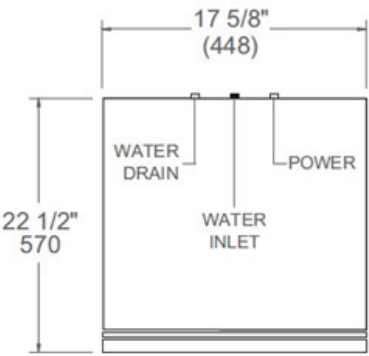

18 inch Dishwasher Standard Tub with Stainless Steel Panel and Bar Handle, 8 place settings, 51 dB, 6 wash cycles

Master Series

\$ 999

DW18S2IXV

This stainless steel standard tub dishwasher offers superb cleaning performance with 2 spray arms to remove tough deposits. Loads up to 8 place settings and it is equipped with 2 racks: a height-adjustable not loaded middle rack and a folding tines lower rack. Select one of the 6 available wash cycles and 5 wash options through the concealed loop button control.

Size	18 in
Place setting	8
Controls	concealed loop button control
Interior finish	stainless steel
User interface	LED display
Spray arms	2
Number of racks	2
Cutlery basket	removable
Wash cycle	6 - auto, crystal and china, pots and pans, quick, regular, rinse and hold
Wash Options	5 - extra dry, delay start, 1 half load mode, sanitize, scrub
Delayed start	yes
Drying system	ActiveDry
Overflow protection device	yes
Filter system	triple stage metal filter
Certification	ADA Compliant, CEC, NSF, UL

Technical specifications

Electrical supply	120 V - 60 Hz - 12 A
Power rating	1400 W
Energy consumption	239 kWh

Dimensions

FRONT VIEW

TOP VIEW

Drain hose and toe kick are provided with the unit