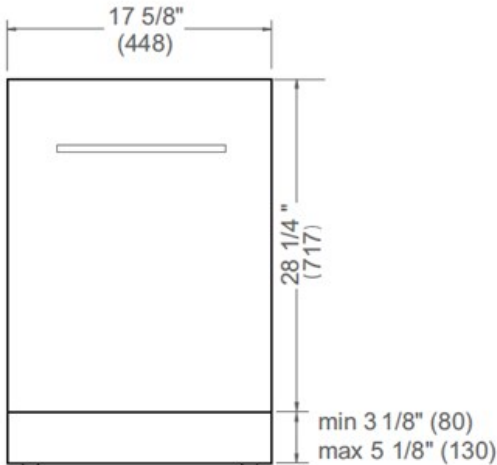

18 inch Dishwasher Standard Tub with Stainless Steel Panel and Bar Handle, 8 place settings, 51 dB, 6 wash cycles

Master Series

\$ 999

DW18S2IXV

This stainless steel standard tub dishwasher offers superb cleaning performance with 2 spray arms to remove tough deposits. Loads up to 8 place settings and it is equipped with 2 racks: a height-adjustable not loaded middle rack and a folding tines lower rack. Select one of the 6 available wash cycles and 5 wash options through the concealed loop button control.

Size	18 in
Place setting	8
Controls	concealed loop button control
Interior finish	stainless steel
User interface	LED display
Spray arms	2
Number of racks	2
Cutlery basket	removable
Wash cycle	6 - auto, crystal and china, pots and pans, quick, regular, rinse and hold
Wash Options	5 - extra dry, delay start, 1 half load mode, sanitize, scrub
Delayed start	yes
Drying system	ActiveDry
Overflow protection device	yes
Filter system	triple stage metal filter
Certification	ADA Compliant, CEC, NSF, UL

Technical specifications

Electrical supply	120 V - 60 Hz - 12 A
Power rating	1400 W
Energy consumption	239 kWh

Dimensions

FRONT VIEW

TOP VIEW

Drain hose and toe kick are provided with the unit