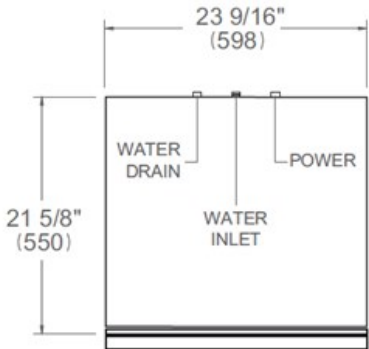

24 inch Dishwasher Tall Tub Panel Ready, 15 place settings, 42 dB, 6 wash cycles
Heritage Series

\$ 949

DW24T3IPV

This stainless steel tall tub panel ready dishwasher offers superb cleaning performance with 3 spray arms to remove tough deposits. Loads up to 15 place settings and it is equipped with 3 racks: a cutlery tray, a convenient height-adjustable loaded on 2 levels middle rack and a folding tines lower rack. Select one of the 6 available wash cycles and 7 wash options through the concealed multi-button interface. This dishwasher is perfectly insulated and virtually inaudible at 42 dB(A) with optional Stealth mode.

Size	24 in
Place setting	15
Controls	concealed multi-button
Interior finish	stainless steel
User interface	LED display
Spray arms	3
Number of racks	3
Cutlery basket	sliding
Wash cycle	6 - auto, crystal and china, pots and pans, quick, regular, rinse and hold
Wash Options	7 - accel, extra dry, delay start, 3 half load modes, sanitize, scrub, stealth
Delayed start	yes
Lighting	floor projection status light
Drying system	PowerDry Plus
Overflow protection device	yes
Filter system	triple stage metal filter
Certification	CEC, NSF, UL

Technical specifications

Electrical supply	120 V - 60 Hz - 12 A
Power rating	1400 W
Energy consumption	234 kWh

Dimensions

FRONT VIEW

TOP VIEW

Drain hose and toe kick are provided with the unit