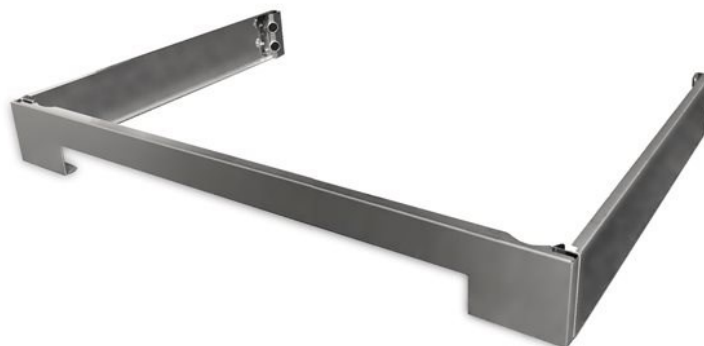

## 36" Toekick Panel Accessories

\$ 394

### **TKP36X**

Elegant toe-kick to conceal the legs of a range on both front and sides. Fits any range of the same size.

Products and packaging are 99% recyclable.

[Guarda online](#)

## Features

Size	36 in
Family	toekick panels
Product	ranges
Features	Stainless steel design