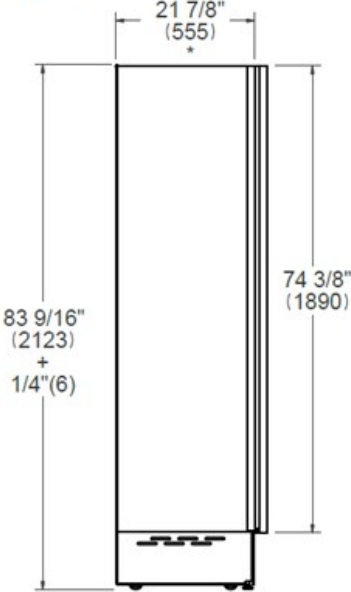

General features

Size	18 in
Cooling system	frost free
User interface	LED touch control interface
Display functions	Door ajar alarm, Super Freeze, Ice maker, Water filter replacement reminder, Eco mode, Vacation mode, Sabbath mode
Lighting	LED lights on sides and top
Door ajar alarm	yes
Door finishing	panel ready
Cabinet finishing	stainless steel back wall
Door storage	3 height-adjustable bins
Freezer net capacity	8.6 cu.ft ³
Freezer shelves	3 height-adjustable + 1 stationary
Freezer drawers	4
Automatic ice maker	yes
Ice production capacity	3.9 lbs/24hrs
Water filter	yes
Water supply pressure	25 psi to 80 psi
Sound rating	43 dbA
Certification	ADA Compliant, CEC, ETL
DOE compliant	yes

Technical specifications

Sound rating	43
Electrical supply	115 V - 60 Hz - 160 W - 2 Amp
Power connection	NEMA 5-15P with 90" power cord
Energy consumption	452.0 kWh/yr

Dimensions

SIDE VIEW

FRONT VIEW