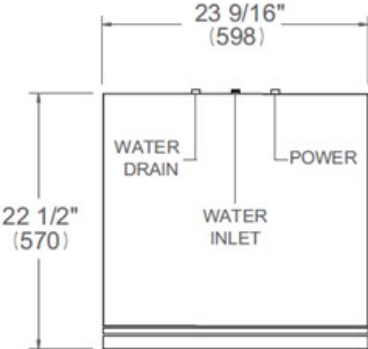

24 inch Dishwasher Tall Tub with Stainless Steel Panel and Bar Handle, 15 place settings, 42 dB, 6 wash cycles Professional Series

\$ 1,049

DW24T3IXV

This stainless steel tall tub dishwasher offers superb cleaning performance with 3 spray arms to remove tough deposits. Loads up to 15 place settings and it is equipped with 3 racks: a cutlery tray, a convenient height adjustable loaded on 2 levels middle rack and folding tines lower rack. Select one of the 6 available wash cycles and 7 wash options through the concealed multi-button interface. This dishwasher is perfectly insulated and virtually inaudible at 42 dB(A) with optional Stealth mode.

Size	24 in
Place setting	15
Controls	concealed multi-button
Interior finish	stainless steel
User interface	LED display
Spray arms	3
Number of racks	3
Cutlery basket	sliding
Wash cycle	6 - auto, crystal and china, pots and pans, quick, regular, rinse and hold
Wash Options	7 - accel, extra dry, delay start, 3 half load modes, sanitize, scrub, stealth
Delayed start	yes
Lighting	floor projection status light
Drying system	PowerDry Plus
Overflow protection device	yes
Filter system	triple stage metal filter
Certification	CEC, NSF, UL

Technical specifications

Electrical supply	120 V - 60 Hz - 12 A
Power rating	1400 W
Energy consumption	234 kWh

Dimensions

FRONT VIEW

TOP VIEW

Drain hose and toe kick
are provided with the unit