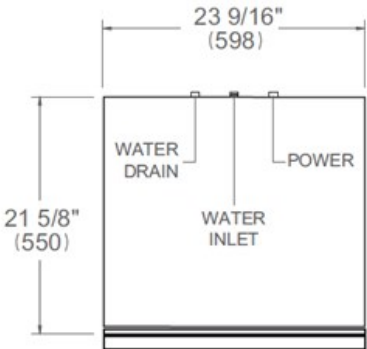

# Dimensions

---

FRONT VIEW

TOP VIEW

Drain hose and toe kick are provided with the unit