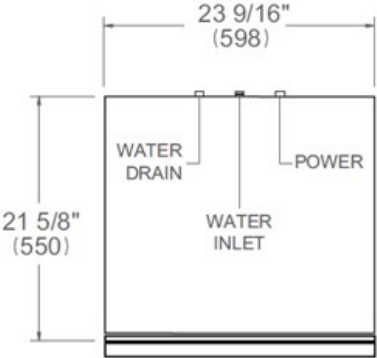

Size	24 in
Place setting	16
Controls	concealed multi-button
Interior finish	stainless steel
User interface	LED display
Spray arms	3 + DirectWash zone
Number of racks	3
Cutlery basket	sliding
Wash cycle	8 - auto, crystal and china, normal plus, pots and pans, quick, regular, rinse and hold, soak and wash
Wash Options	7 - accel, extra dry, delay start, 3 half load modes, sanitize, scrub, stealth
Delayed start	yes
Lighting	1 LED light for tub illumination + floor projection status light
Drying system	PowerDry Plus
Overflow protection device	yes
Filter system	triple stage metal filter
Water softener	yes
Certification	CEC, NSF, UL

Technical specifications

Electrical supply	120 V - 60 Hz - 12 A
Power rating	1400 W
Energy consumption	234 kWh

Dimensions

FRONT VIEW

TOP VIEW

Drain hose and toe kick are provided with the unit