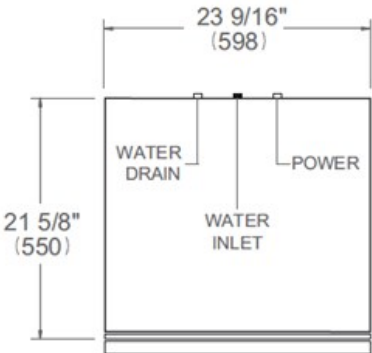

**24 inch Dishwasher Standard Tub Panel Ready, 15
place settings, 42 dB, 6 wash cycles**
Professional Series

\$ 949

DW24S3IPV

This stainless steel standard tub panel ready dishwasher offers superb cleaning performance with 3 spray arms to remove tough deposits. Loads up to 15 place settings and it is equipped with 3 racks: a cutlery tray, a convenient height-adjustable loaded on 2 levels middle rack and a folding tines lower rack. Select one of the 6 available wash cycles and 7 wash options through the concealed multi-button interface. This dishwasher is perfectly insulated and virtually inaudible at 42 dB(A) with optional Stealth mode.

Size	24 in
Place setting	15
Controls	concealed multi-button
Interior finish	stainless steel
User interface	LED display
Spray arms	3
Number of racks	3
Cutlery basket	sliding
Wash cycle	6 - auto, crystal and china, pots and pans, quick, regular, rinse and hold
Wash Options	7 - accel, extra dry, delay start, 3 half load modes, sanitize, scrub, stealth
Delayed start	yes
Lighting	floor projection status light
Drying system	PowerDry Plus
Overflow protection device	yes
Filter system	triple stage metal filter
Certification	ADA Compliant, CEC, NSF, UL

Technical specifications

Electrical supply	120 V - 60 Hz - 12 A
Power rating	1400 W
Energy consumption	234 kWh

Dimensions

FRONT VIEW

TOP VIEW

Drain hose and toe kick are provided with the unit