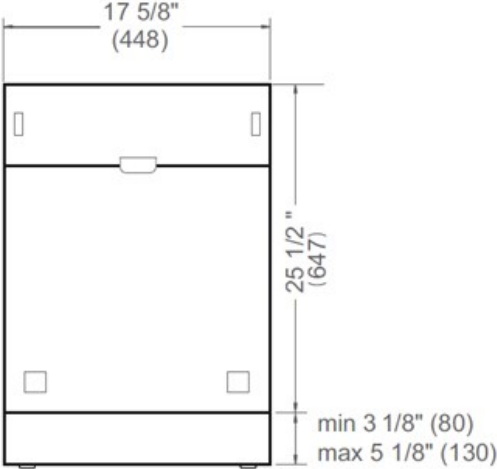

18 inch Dishwasher Standard Tub Panel Ready, 8 place settings, 51 dB, 6 wash cycles
Professional Series

\$ 899

DW18S2IPV

This stainless steel standard tub dishwasher offers superb cleaning performance with 2 spray arms to remove tough deposits. Loads up to 8 place settings and it is equipped with 2 racks: a height-adjustable not loaded middle rack and a folding tines lower rack. Select one of the 6 available wash cycles and 5 wash options through the concealed loop button control.

Size	18 in
Place setting	8
Controls	concealed loop button control
Interior finish	stainless steel
User interface	LED display
Spray arms	2
Number of racks	2
Cutlery basket	removable
Wash cycle	6 - auto, crystal and china, pots and pans, quick, regular, rinse and hold
Wash Options	5 - extra dry, delay start, 1 half load mode, sanitize, scrub
Delayed start	yes
Drying system	ActiveDry
Overflow protection device	yes
Filter system	triple stage metal filter
Certification	ADA Compliant, CEC, NSF, UL

Technical specifications

Electrical supply	120 V - 60 Hz - 12 A
Power rating	1400 W
Energy consumption	239 kWh

Dimensions

FRONT VIEW

TOP VIEW

Drain hose and toe kick are provided with the unit