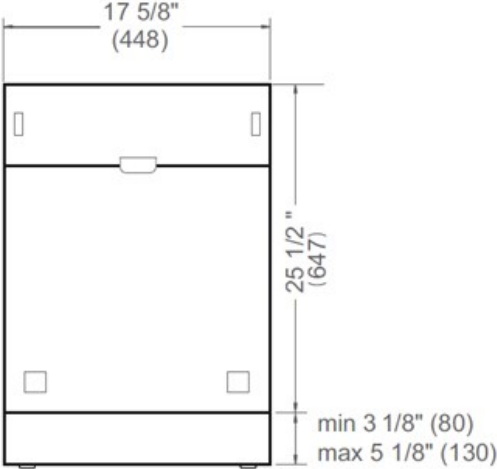

18 inch Dishwasher Standard Tub Panel Ready, 8 place settings, 51 dB, 6 wash cycles
Master Series

\$ 899

DW18S2IPV

This stainless steel standard tub dishwasher offers superb cleaning performance with 2 spray arms to remove tough deposits. Loads up to 8 place settings and it is equipped with 2 racks: a height-adjustable not loaded middle rack and a folding tine lower rack. Select one of the 6 available wash cycles and 5 wash options through the concealed loop button control.

Size	18 in
Place setting	8
Controls	concealed loop button control
Interior finish	stainless steel
User interface	LED display
Spray arms	2
Number of racks	2
Cutlery basket	removable
Wash cycle	6 - auto, crystal and china, pots and pans, quick, regular, rinse and hold
Wash Options	5 - extra dry, delay start, 1 half load mode, sanitize, scrub
Delayed start	yes
Drying system	ActiveDry
Overflow protection device	yes
Filter system	triple stage metal filter
Certification	ADA Compliant, CEC, NSF, UL

Technical specifications

Electrical supply	120 V - 60 Hz - 12 A
Power rating	1400 W
Energy consumption	239 kWh

Dimensions

FRONT VIEW

TOP VIEW

Drain hose and toe kick are provided with the unit