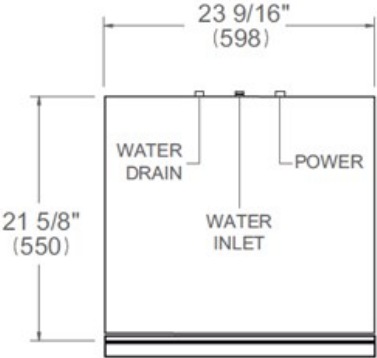

24 inch Dishwasher Tall Tub Panel Ready, 16 place settings, 39 dB, 8 wash cycles Heritage Series

\$ 1,249

DW24T3IPT

This panel ready tall tub dishwasher is the quietest model and largest loading capacity ever offered by Bertazzoni. It offers superb cleaning performance with 3 spray arms and a DirectWash zone to remove tough deposits. Loads up to 16 place settings and it is equipped with 3 racks: a cutlery tray, a convenient height-adjustable loaded on 3 levels middle rack and a folding tines lower rack. Select one of the 8 available wash cycles and 7 wash options through the concealed multi-button interface. This dishwasher is perfectly insulated and virtually inaudible at 39 dB(A) with optional Stealth mode.

Size	24 in
Place setting	16
Controls	concealed multi-button
Interior finish	stainless steel
User interface	LED display
Spray arms	3 + DirectWash zone
Number of racks	3
Cutlery basket	sliding
Wash cycle	8 - auto, crystal and china, normal plus, pots and pans, quick, regular, rinse and hold, soak and wash
Wash Options	7 - accel, extra dry, delay start, 3 half load modes, sanitize, scrub, stealth
Delayed start	yes
Lighting	1 LED light for tub illumination + floor projection status light
Drying system	PowerDry Plus
Overflow protection device	yes
Filter system	triple stage metal filter
Water softener	yes
Certification	CEC, NSF, UL

Technical specifications

Electrical supply	120 V - 60 Hz - 12 A
Power rating	1400 W
Energy consumption	234 kWh

Dimensions

FRONT VIEW

TOP VIEW

Drain hose and toe kick are provided with the unit