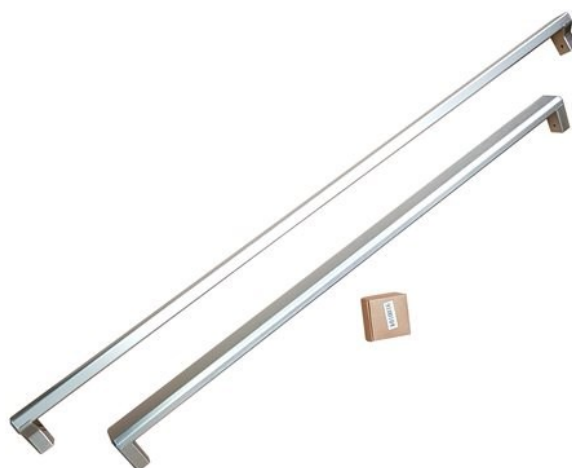

## Handle Kit for 36 Built-in refrigerator Accessories

\$ 185

### **PROHK36PI**

Handle kit for 36 inches built-in bottom mount refrigerator (1 kit needed) and REF36FDBZPNV French Door (2 kits needed).

Professional Series New range style

[Guarda online](#)

## Features

---

Size	36 in
Family	handle kits
Product	refrigerators

---